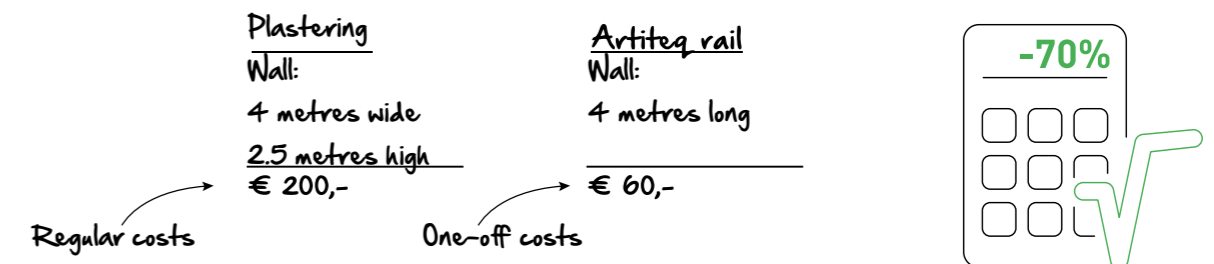

LOW 'COST OF OWNERSHIP':

A one-off investment, no recurring maintenance costs.

WHY CHOOSE ARTITEQ? FOR CONCRETE WALLS

- **No drilling holes:**
  Concrete walls remain undamaged, ensuring that the finish remains sleek and maintenance-free.
- **Suitable for heavy decorations:**
  Artiteq hanging systems have a high carrying capacity, making them ideal for heavy works of art.
- **Professional appearance:**
  Provides a neat and flexible finish in both residential and commercial spaces.

FOR WOODEN WALLS

- **Protects Biowood construction walls:**
  No damage or additional costs from drilling or repairs.
- **Seamless integration:**
  The rail can be finished with, for example, veneer tape, for a sleek, invisible solution.

ARTITEQ IS THE PERFECT CHOICE FOR MODERN PROPERTY DEVELOPMENTS.

Save time, money and hassle. Choose a hanging system that evolves with the future!