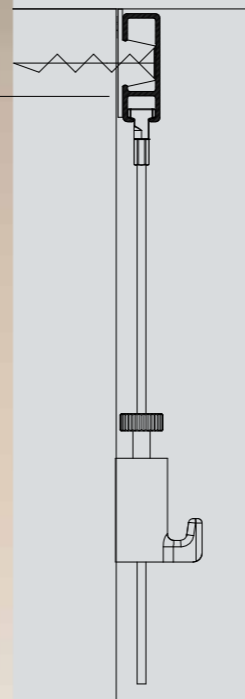

MAIN ADVANTAGES:

- **positive living experience:** lots of variation and added ambience.
- **Aesthetic integration:** mounts flush against walls and ceilings.
- **Cost savings:** avoid repair costs resulting from drilling or plastering.
- **Sustainable:** made from recyclable materials.
- **Rapid installation:** can be mounted efficiently with the Click & Connect system.
- **High carrying capacity:** can carry up to 30 kg per metre, which ensures reliability.

With the Click Rail, Artiteq offers a sustainable, efficient and flexible wall solution that contributes to future-proof construction.

Click Rail