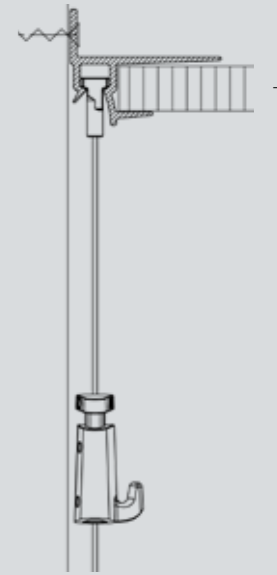

Shadowline Masonry