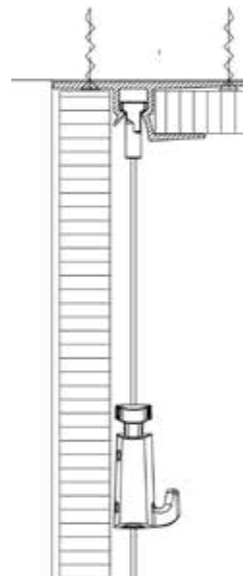

INVISIBLE HANGING SOLUTION FOR DRYWALL WALLS AND CEILINGS

SHADOWLINE DRYWALL

hanging solution for drywall walls

The Artiteq Shadowline Drywall offers an invisible hanging solution for drywall walls and ceilings. The rail is seamlessly integrated between the wall and ceiling panels during installation, leaving just a faint shadowline as a visible distinction.

Hanging wires can easily be positioned anywhere you wish on the rail, without tools being required. This means the system is ideal for a streamlined, minimalist finish with maximum flexibility.

MAIN ADVANTAGES:

- **Invisible integration:** only a faint shadowline is visible.
- **Flexible use:** hanging wires can easily be positioned and moved.
- **Flush finish:** maintain uninterrupted walls and ceiling.
- **Sustainable and damage-free:** no drilling holes or wall damage.

With the Shadowline Drywall, Artiteq offers a stylish and flexible solution for modern residential and modular construction projects.

Shadowline Drywall